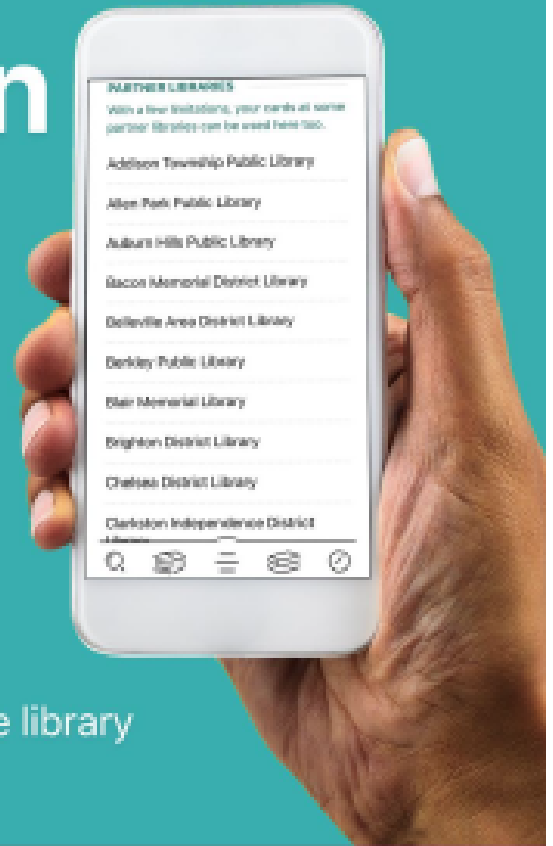

You now have access to even more books!

To add your card for a partner library:

1. Go to MENU > Add Library
2. Search for the partner library and open it.
3. Tap Sign In With My Card.
4. Under "Partner Libraries," choose your home library from the list and sign in.

Get more access with your [Lakeland Digital Library](#) card!

Borrow titles from any of these collections:

- Download Destination
- Great Lakes Digital Libraries
- Lakeland Digital Library
- Metro Net Library Consortium
- Midwestern Michigan Library Cooperative
- Midwest Collaborative for Library Services
- Suburban Library Cooperative
- Traverse Area District Library
- Up North Digital Collection
- White Pine Library Cooperative
- Woodlands Library Cooperative